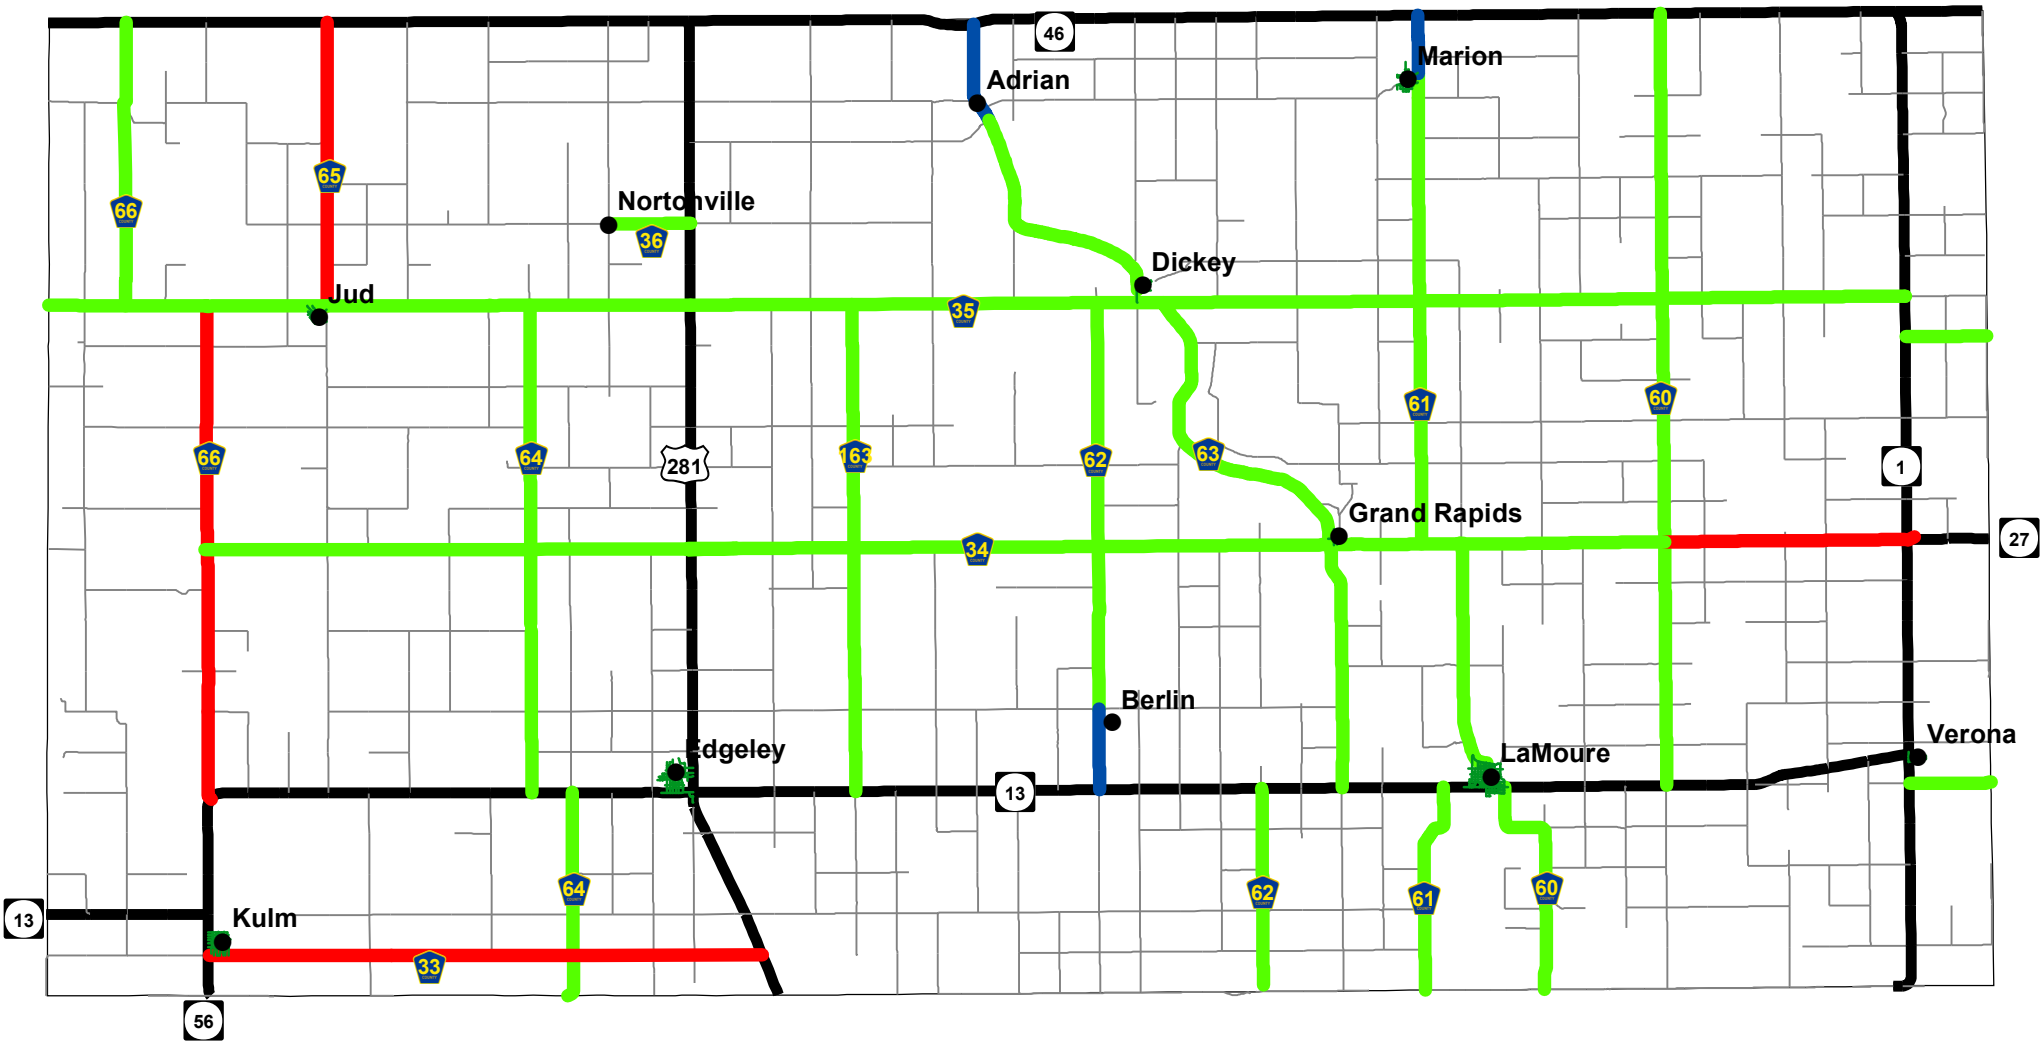

# LaMoure County 2022 Spring Road Restrictions

**Road Restrictions**

- 8 Ton Restriction
- 7 Ton Restriction
- 6 Ton Restriction