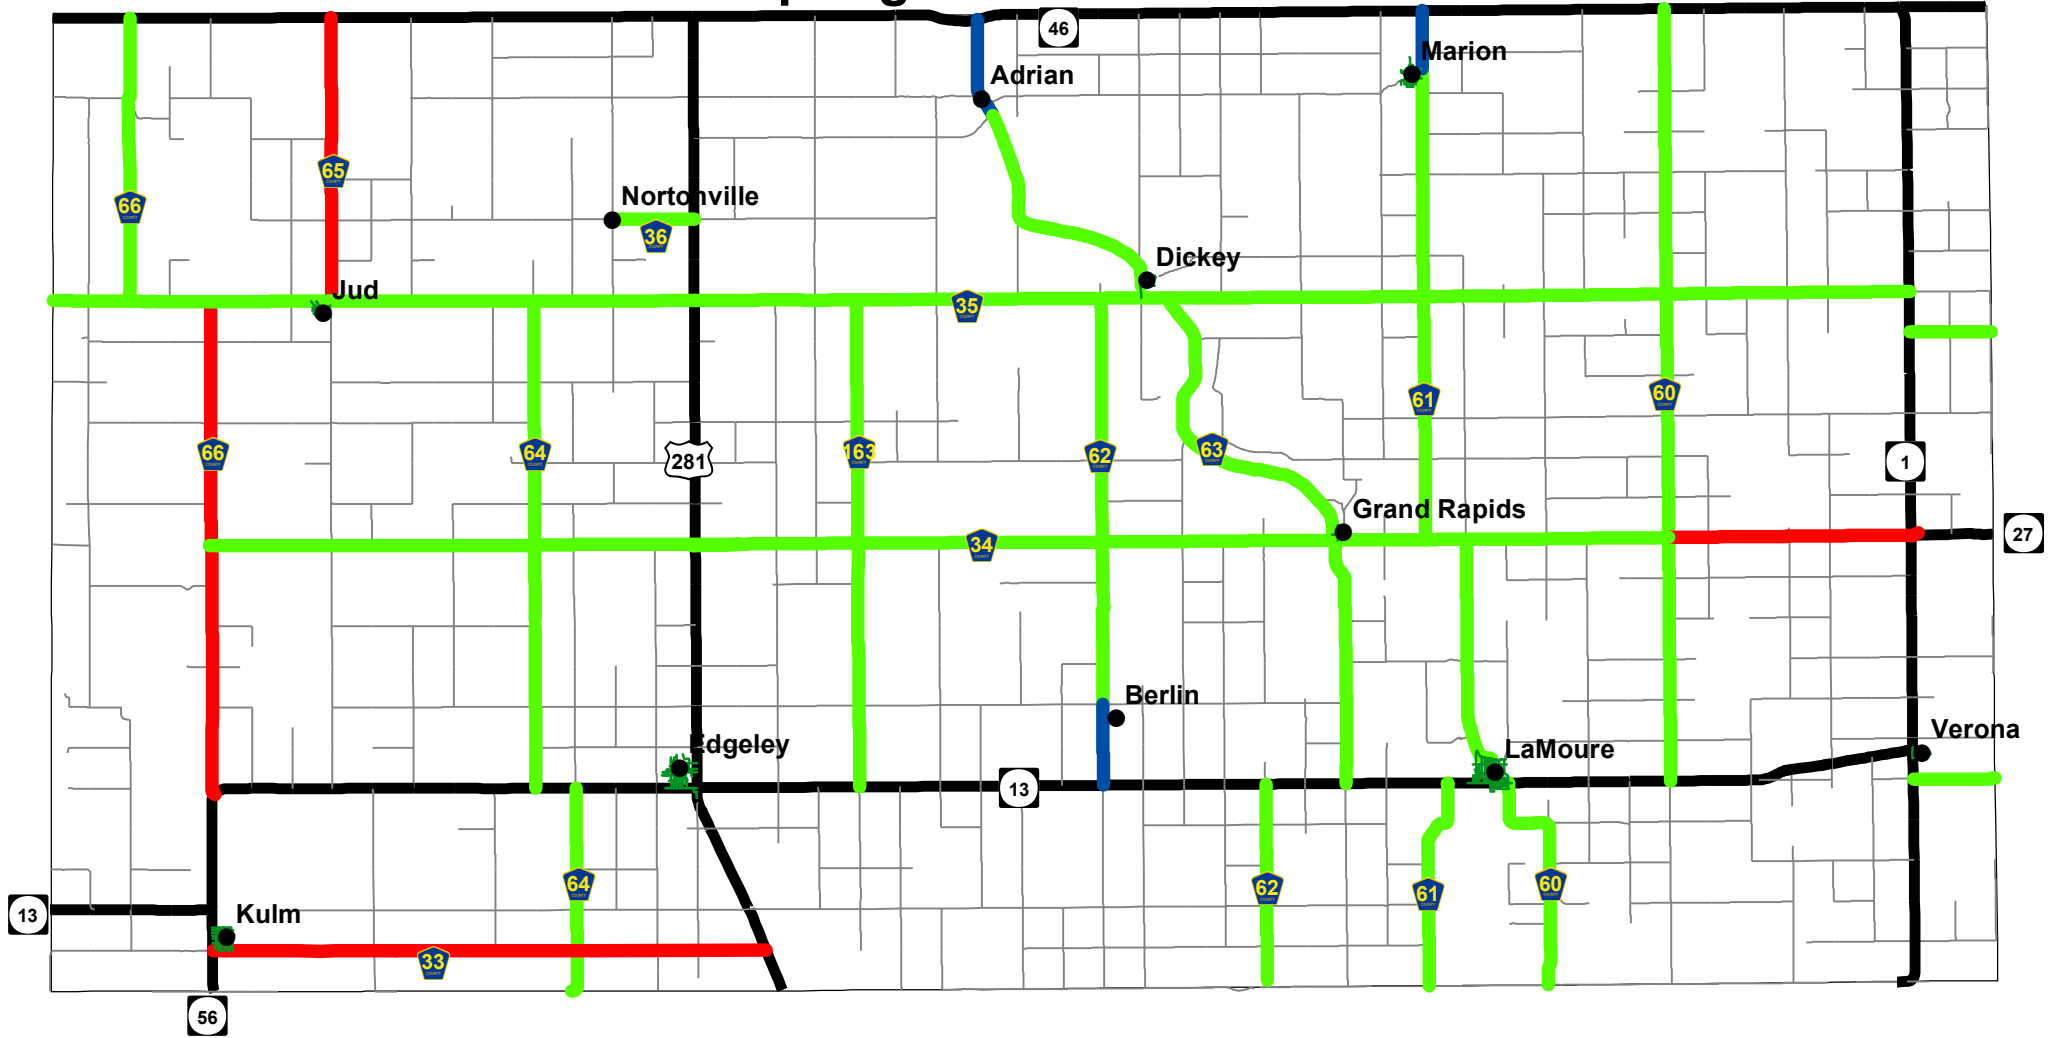

LaMoure County 2021 Spring Road Restrictions

Road Restrictions

-  7 Ton Restriction
-  8 Ton Restriction
-  6 Ton Restriction