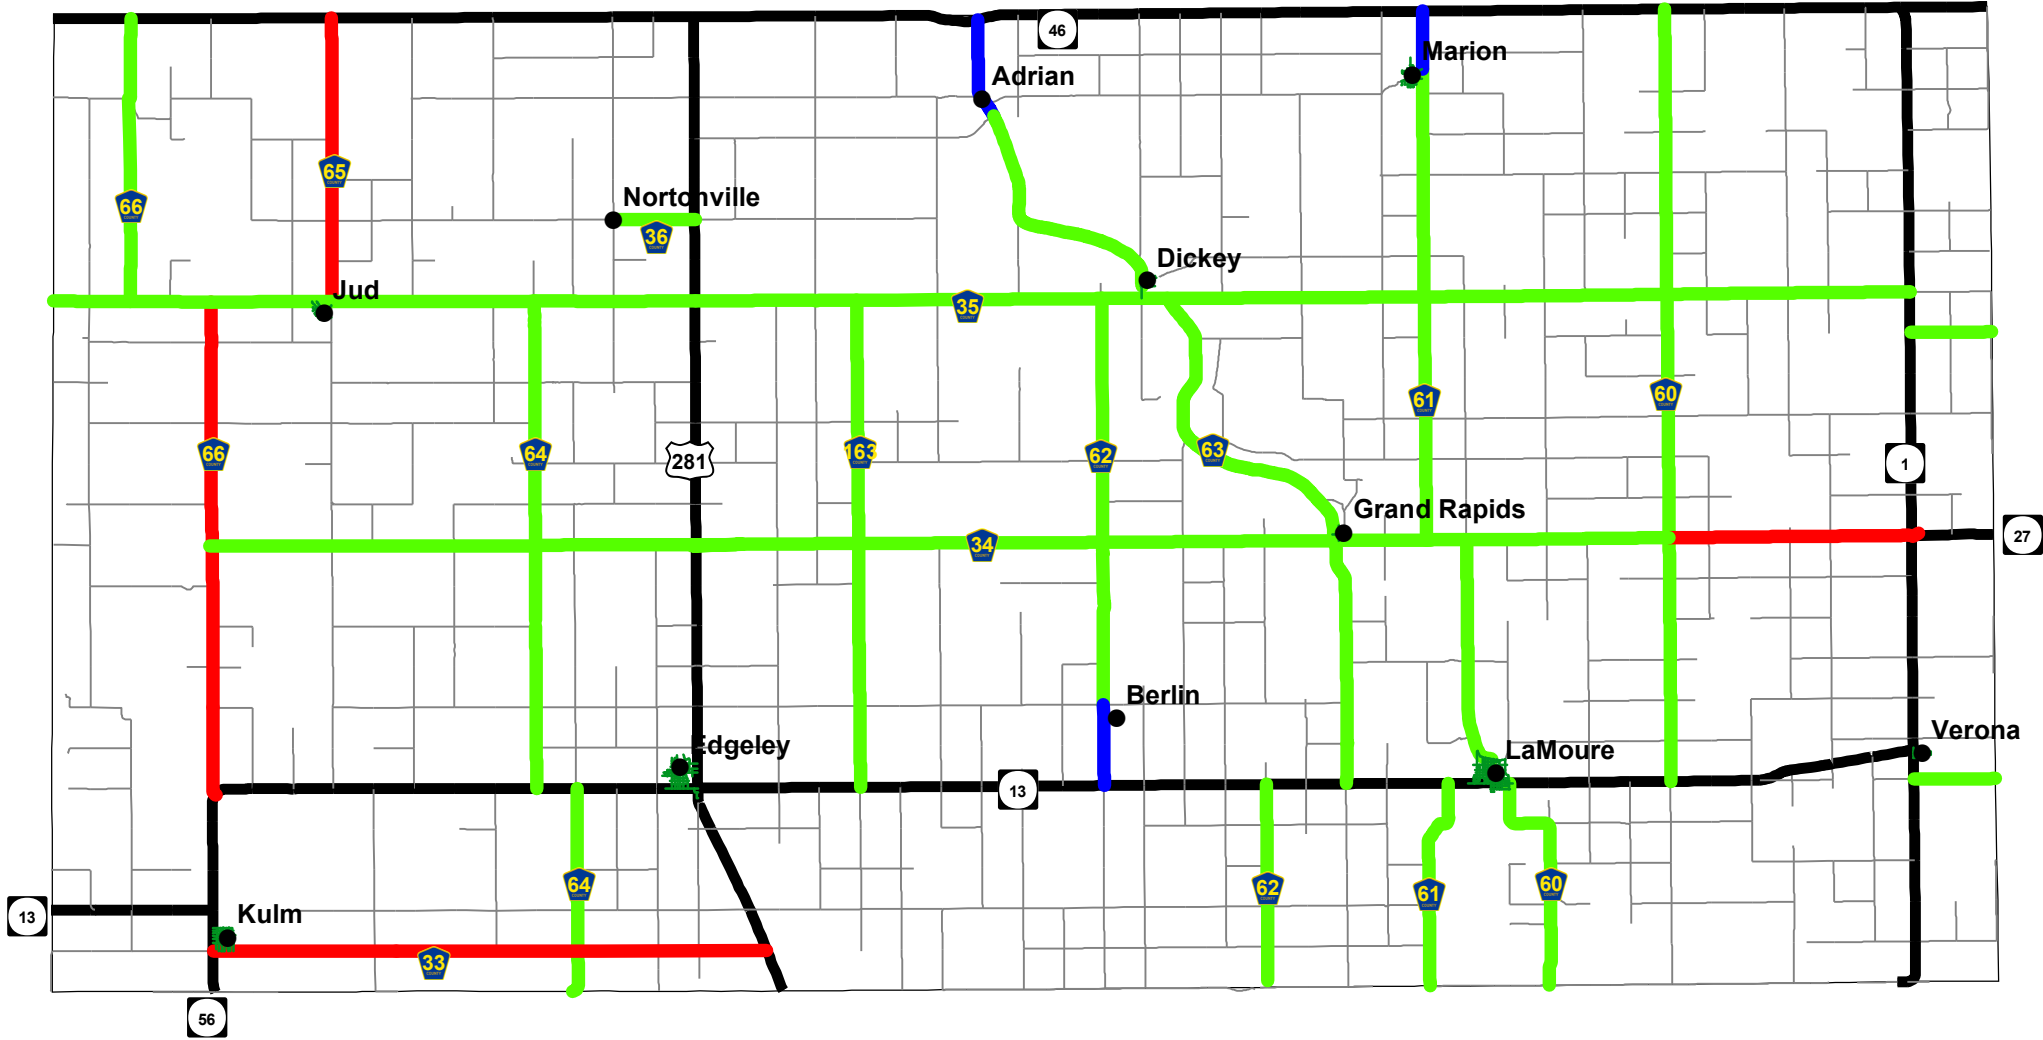

LaMoure County 2018 Spring Road Restrictions

Road Restrictions

-  8 Ton Restriction
-  7 Ton Restriction
-  6 Ton Restriction