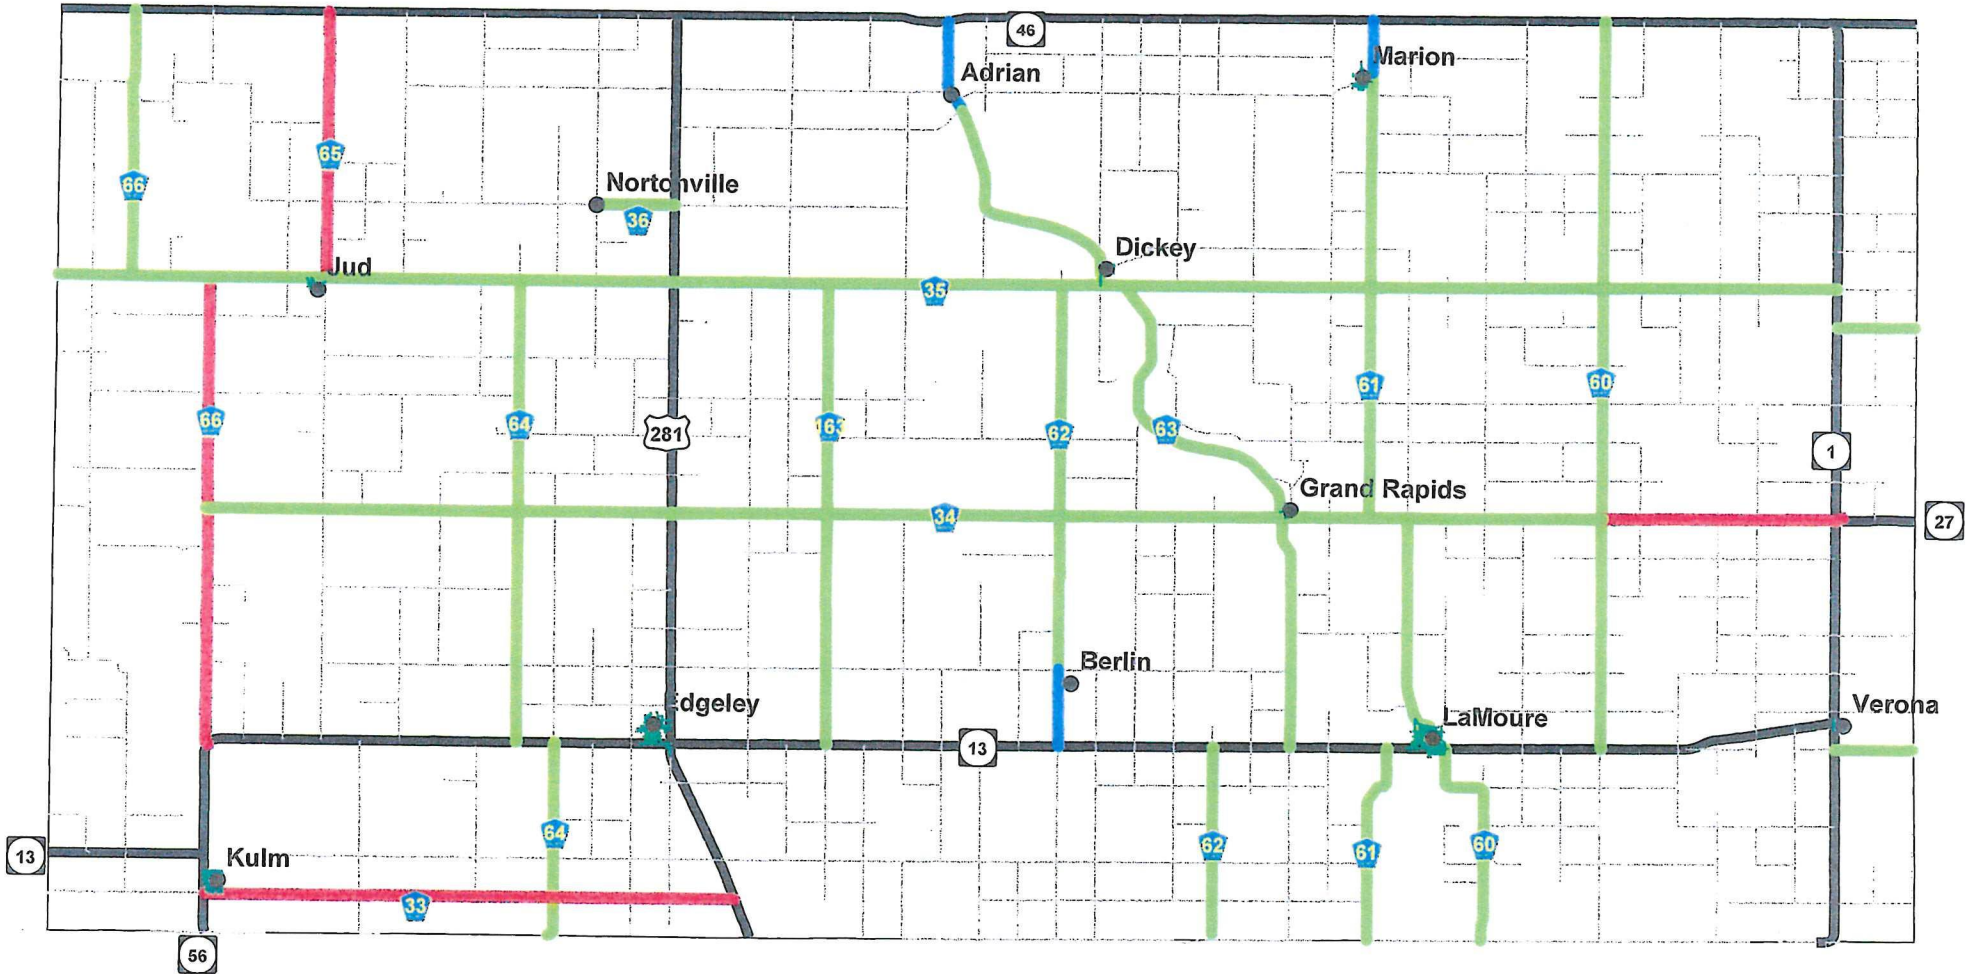

LaMoure County 2024 Spring Road Restrictions

Road Restrictions

-  8 Ton Restriction
-  7 Ton Restriction
-  6 Ton Restriction